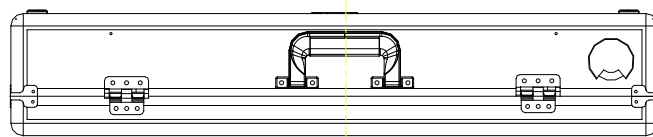

-DIMENSIONES EXTERNAS EXTERNAL DIMENSIONS