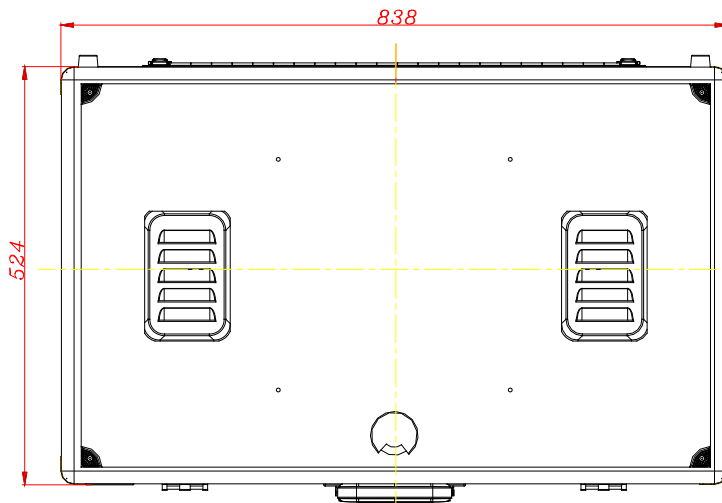

-DIMENSIONES EXTERNAS EXTERNAL DIMENSIONS